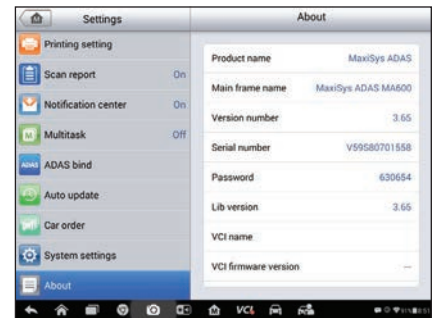

The MA600 includes a self-leveling 5-line laser allowing one person to perform accurate frame placement.

ILLUSTRATED SETUP INSTRUCTIONS

Improved software includes detailed setup instructions and on-screen video tutorials.

Detailed Instructions

Video Tutorials

ADAS SOFTWARE

PRECISE CALIBRATION PROCEDURES

Updated ADAS software provides the newest OE level vehicle coverage and procedures.

Easy Step-by-Step Instructions

User-Friendly Android Software

COLLISION REPAIR-READY

Scan more vehicles, get more profit from every estimate. Print or email reports for faster insurance approval.

CREATE EFFICIENT REPAIR PLAN FROM THE START

Saved By RO and VIN • Single Button Report • Wireless Print or Email • E-Signature For Insurance Approval