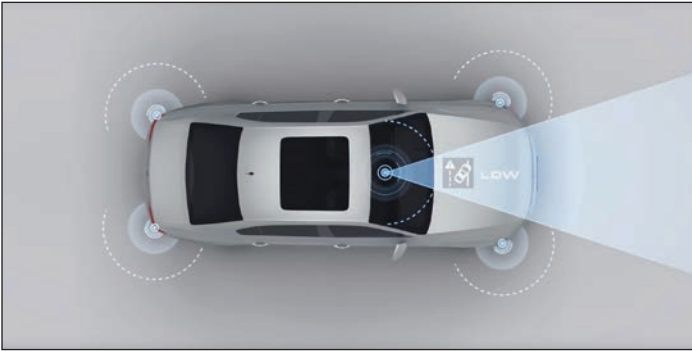

ALL OTHER PARTS INCLUDED

EXPANSION PACKAGES

AVM, RCW & NIGHT VISION FOR MA600

Optional expansion packages cover more calibrations for AVM, RCW, Radar and Night Vision systems.

LDW COVERAGE
Included with MA600