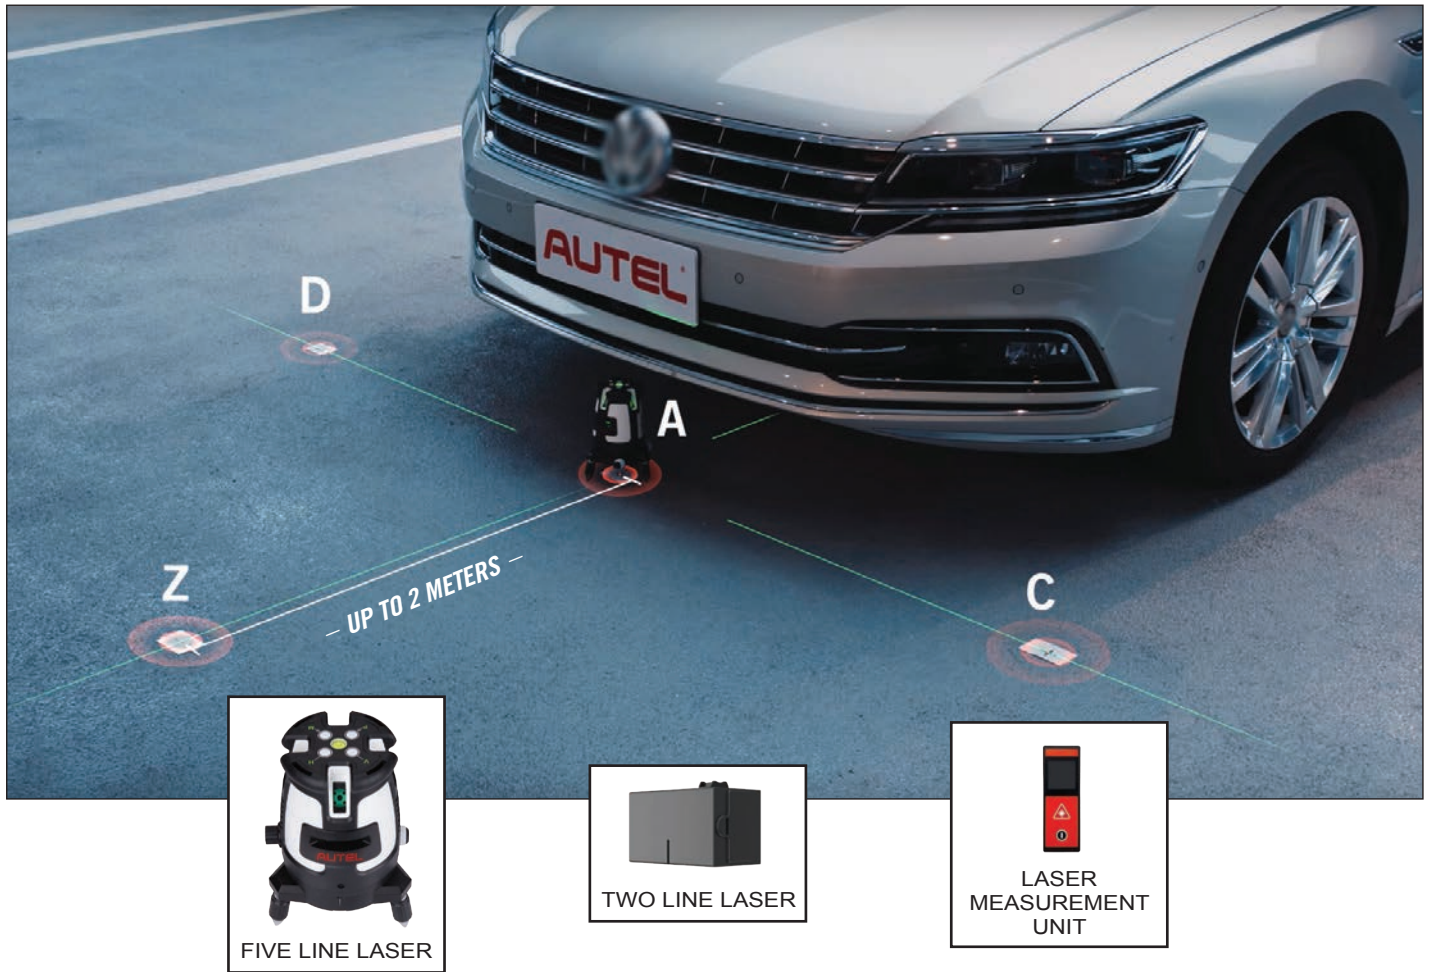

ADJUSTABLE HEIGHT • STABLE FRAME BASE

Calibrate in multiple locations • Simple setup for transportation • Target travel case for secure handling

Target Travel Case

FIVE LINE LASER

1 PERSON PROCEDURE • QUICK AND SIMPLE SETUP

The MA600 includes a self-leveling 5-line laser allowing one person to perform accurate frame placement.

ILLUSTRATED SETUP INSTRUCTIONS

Improved software includes detailed setup instructions and on-screen video tutorials.