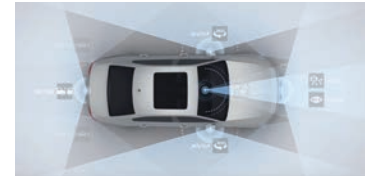

VOLKSWAGEN CSC1004-01

PORSCHE CSC1004-07

VISIT ONLINE
WWW.MAXISYSADAS.COM
 NEW UPDATES

AUTEL MAXISYS
ADAS
 ADVANCED DRIVER ASSISTANCE SYSTEM
CALIBRATION

	MA600	LDW PACKAGE	ADAS COMPLETE
LDW	✓	✓	✓
ACC	Optional Included with MA600 Expansion Pack*	Limited	✓
AVM	Optional Included with MA600 Expansion Pack		✓
RCW	Optional Included with MA600 Expansion Pack*		✓
BSD	Optional Included with MA600 Expansion Pack		✓
NVS	Optional Included with MA600 Expansion Pack*		✓
POWERLIFT		✓	✓
LDWTARGET2	✓	Optional Additional Purchase Necessary	Optional Additional Purchase Necessary
5 LINE LASER	✓		
DIGITAL TAPE MEASURE	✓		
TABLET COMPATIBILITY*	MS906BT, MS906TS, MS908, MS908P, MS908S, MS908SP, MSELITE, MSADAS	MS908, MS908P, MS908S, MS908SP, MSELITE, MSADAS	MS908, MS908P, MS908S, MS908SP, MSELITE, MSADAS
ADAS APPLICATION SOFTWARE UPGRADE	Purchase Required for all Compatible Tablets except MSADAS	Purchase Required for all Compatible Tablets except MSADAS	Purchase Required for all Compatible Tablets except MSADAS