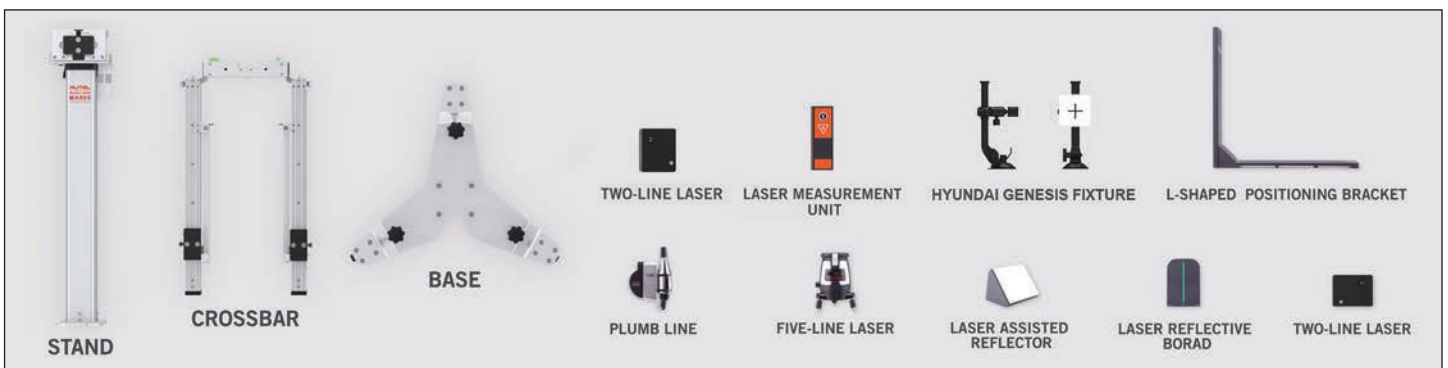

ALL OTHER PARTS INCLUDED

EXPANSION PACKAGES

AVM, RCW & NIGHT VISION FOR MA600

Optional expansion packages cover more calibrations for AVM, RCW, Radar and Night Vision systems.

LDW COVERAGE
Included with MA600