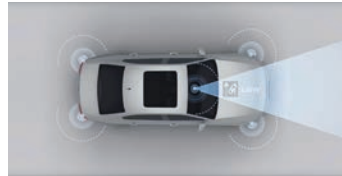

VOLKSWAGEN CSC1004-01

PORSCHE CSC1004-07

VISIT ONLINE
WWW.MAXISYSADAS.COM
 NEW UPDATES

AUTEL MAXISYS
ADAS
 ADVANCED DRIVER ASSISTANCE SYSTEM
CALIBRATION

	MA600	LDW PACKAGE	ADAS COMPLETE
LDW	✓	✓	✓
ACC	Optional Included with MA600 Expansion Pack*	Limited	✓
AVM	Optional Included with MA600 Expansion Pack		✓
RCW	Optional Included with MA600 Expansion Pack*		✓
BSD	Optional Included with MA600 Expansion Pack		✓
NVS	Optional Included with MA600 Expansion Pack*		✓
POWERLIFT		✓	✓
LDWTARGET2	✓	Optional Additional Purchase Necessary	Optional Additional Purchase Necessary
5 LINE LASER	✓		
DIGITAL TAPE MEASURE	✓		
TABLET COMPATIBILITY*	MS906BT, MS906TS, MS908, MS908P, MS908S, MS908SP, MSELITE, MSADAS	MS908, MS908P, MS908S, MS908SP, MSELITE, MSADAS	MS908, MS908P, MS908S, MS908SP, MSELITE, MSADAS
ADAS APPLICATION SOFTWARE UPGRADE	Purchase Required for all Compatible Tablets except MSADAS	Purchase Required for all Compatible Tablets except MSADAS	Purchase Required for all Compatible Tablets except MSADAS