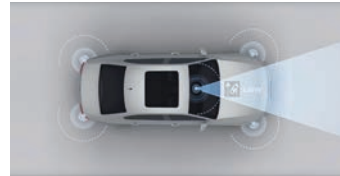

VOLKSWAGEN CSC1004-01

PORSCHE CSC1004-07

VISIT ONLINE
WWW.MAXISYSADAS.COM
 NEW UPDATES

AUTEL MAXISYS
ADAS
 ADVANCED DRIVER ASSISTANCE SYSTEM
CALIBRATION

	MA600	LDW PACKAGE	ADAS COMPLETE
LDW	✓	✓	✓
ACC	Optional Included with MA600 Expansion Pack*	Limited	✓
AVM	Optional Included with MA600 Expansion Pack		✓
RCW	Optional Included with MA600 Expansion Pack*		✓
BSD	Optional Included with MA600 Expansion Pack		✓
NVS	Optional Included with MA600 Expansion Pack*		✓
POWERLIFT		✓	✓
LDWTARGET2	✓	Optional Additional Purchase Necessary	Optional Additional Purchase Necessary
5 LINE LASER	✓		
DIGITAL TAPE MEASURE	✓		
TABLET COMPATIBILITY*	MS906BT, MS906TS, MS908, MS908P, MS908S, MS908SP, MSELITE, MSADAS	MS908, MS908P, MS908S, MS908SP, MSELITE, MSADAS	MS908, MS908P, MS908S, MS908SP, MSELITE, MSADAS
ADAS APPLICATION SOFTWARE UPGRADE	Purchase Required for all Compatible Tablets except MSADAS	Purchase Required for all Compatible Tablets except MSADAS	Purchase Required for all Compatible Tablets except MSADAS