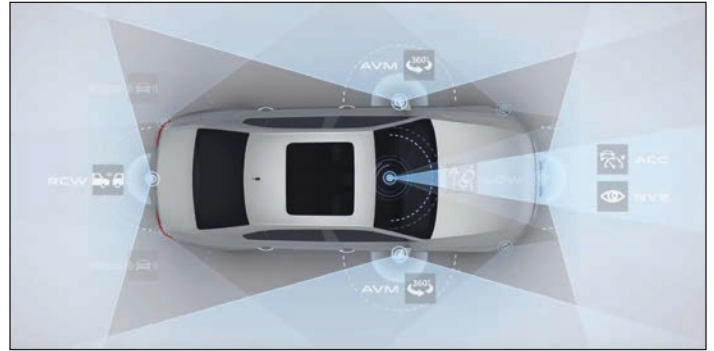

ALL OTHER PARTS INCLUDED

EXPANSION PACKAGES

AVM, RCW & NIGHT VISION FOR MA600

Optional expansion packages cover more calibrations for AVM, RCW, Radar and Night Vision systems.

LDW COVERAGE
Included with MA600