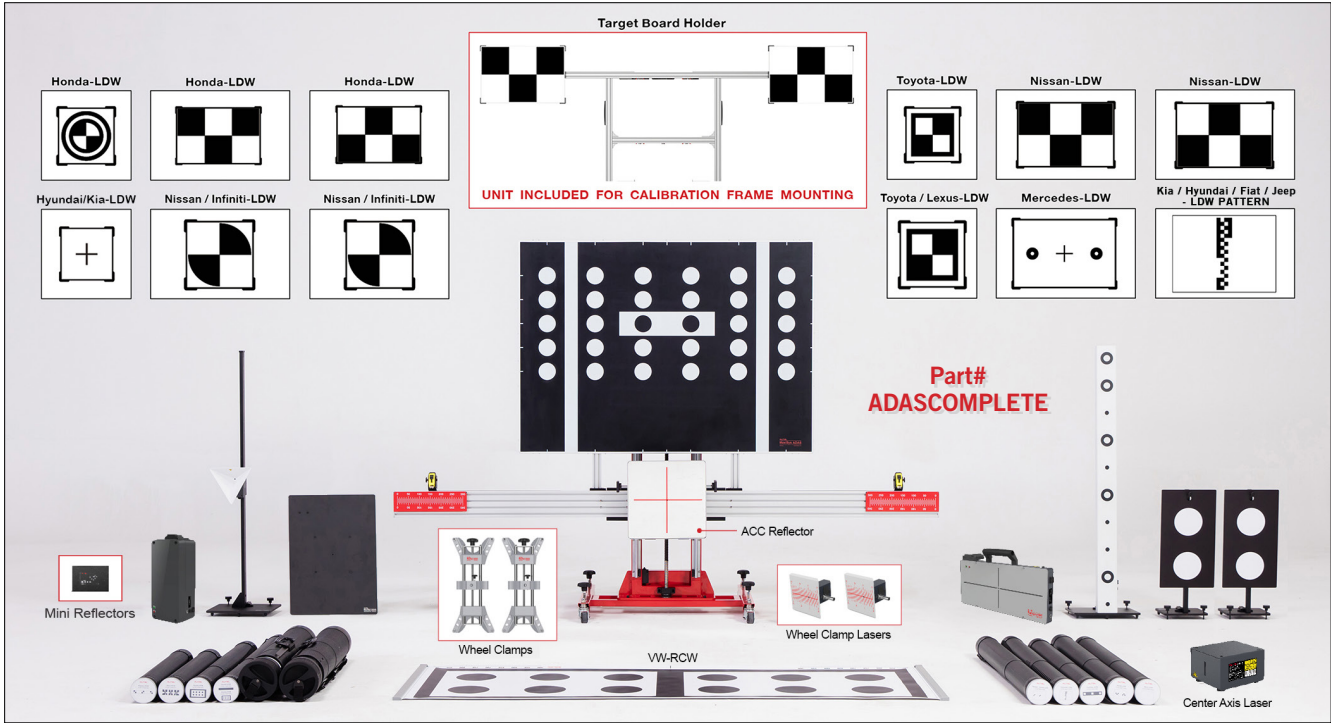

AUTEL

MAXISYS™

ADAS

ADVANCED DRIVER ASSISTANCE SYSTEM
CALIBRATION

ADAS PACKAGE