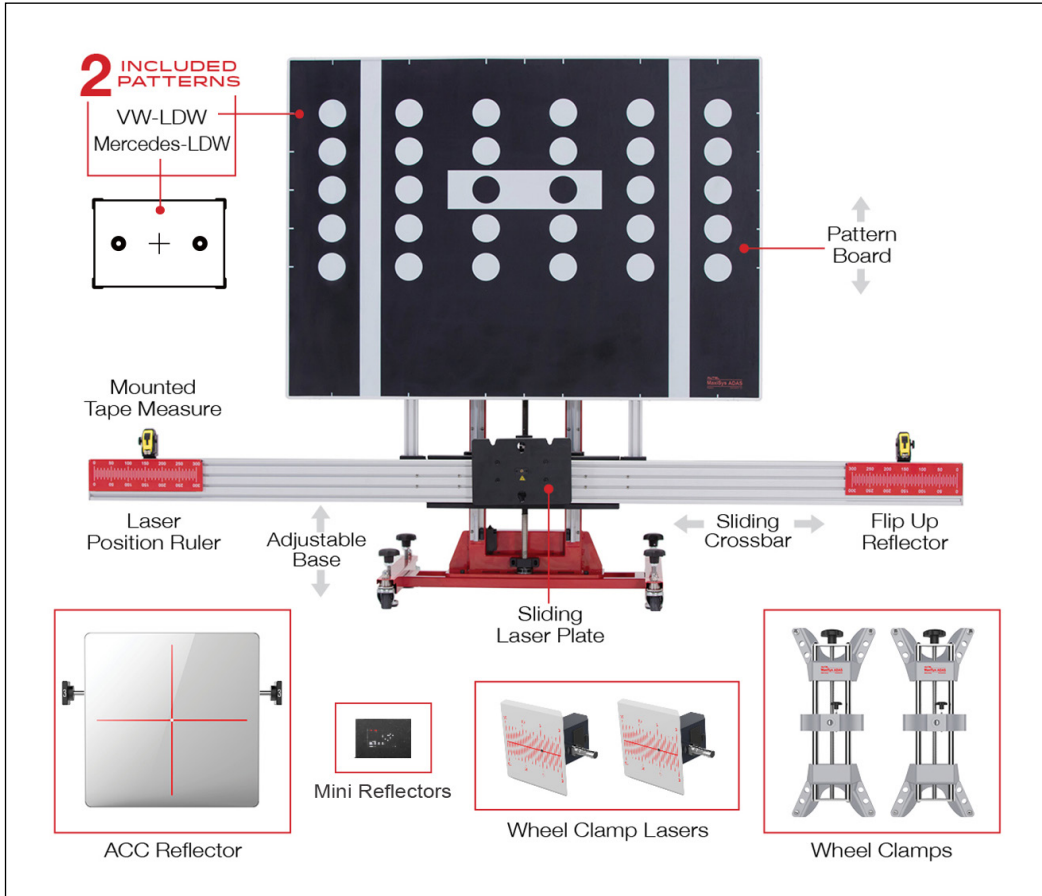

AUTEL

MAXISYS™

ADAS PACKAGE

ADAS

ADVANCED DRIVER ASSISTANCE SYSTEM

CALIBRATION

Part# ADASFRAMESP

Standard Package