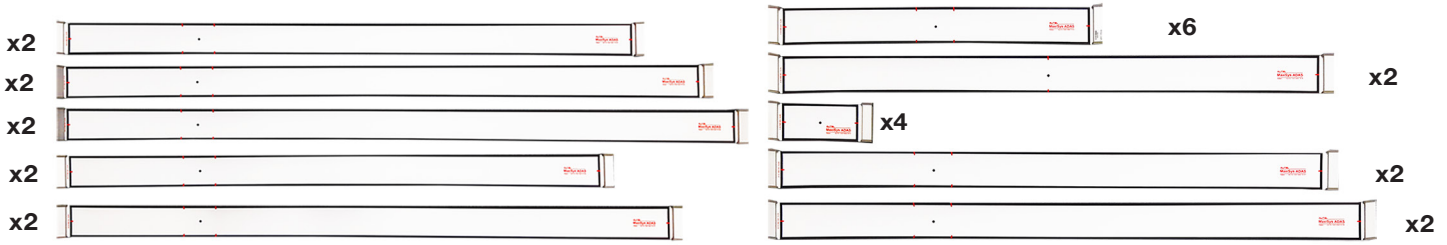

ADAS

**ADVANCED DRIVER ASSISTANCE SYSTEM
CALIBRATION**

Mitsubishi AVM CSC1004_09

Honda LaneWatch CSC805_02

Target Stand CSC802

Hitachi Radar Plate CSC802_03

Nissan RCW CSC1006_05

Toyota-AVM CSC1004_10