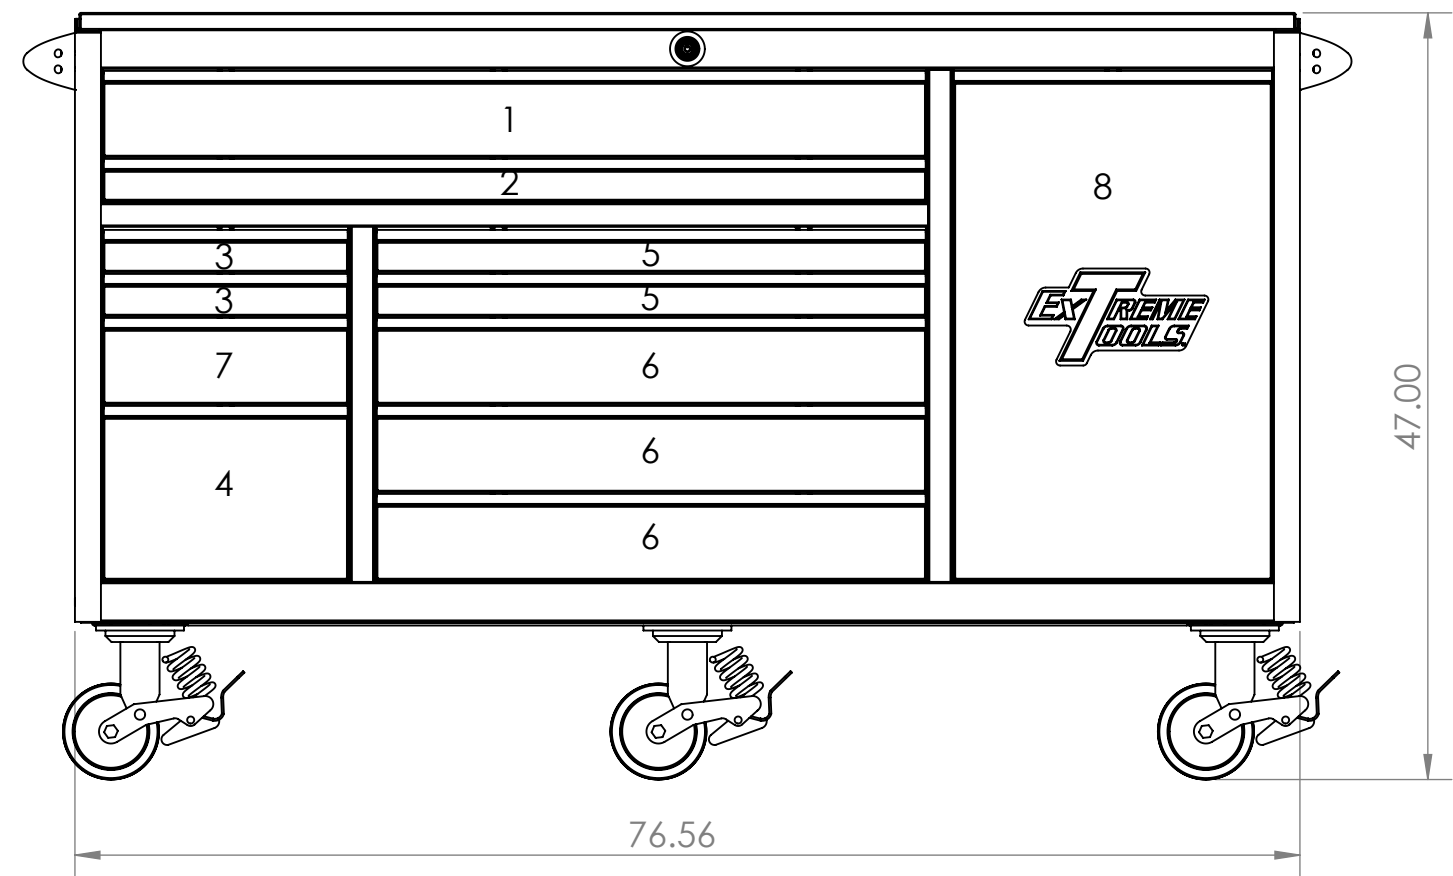

4

3

2

1

B

B

A

A

DRAWER No.	WIDTH		DEPTH		HEIGHT	
	O.D.	I.D.	O.D.	I.D.	O.D.	I.D.
1	51.375	49.875	30.438	27.00	5.375	4.750
2	51.375	49.875	"	"	2.813	1.875
3	15.250	13.688	"	"	2.813	1.875
4	15.250	13.688	"	"	10.875	10.125
5	34.063	32.813	"	"	2.813	1.875
6	34.063	32.813	"	"	5.375	4.750
7	15.250	13.688	"	"	5.375	4.750
8	19.875	18.5	"	"	31.688	30.875
OVERALL DIMS	76.562		31		47	

EX7612RC (SCHEMATIC)

4

3

2

1