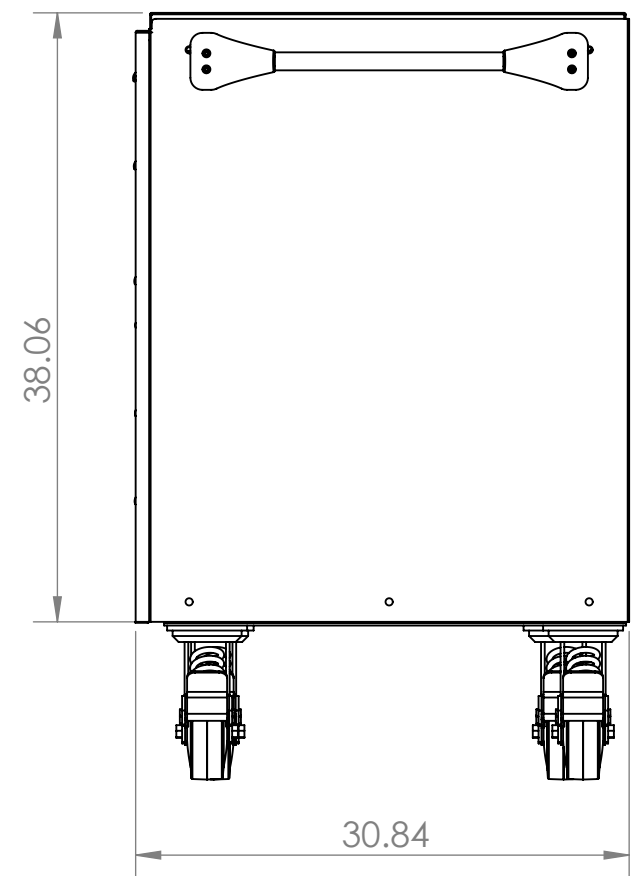

4

3

2

1

B

B

A

A

DRAWER No.	WIDTH		DEPTH		HEIGHT	
	O.D.	I.D.	O.D.	I.D.	O.D.	I.D.
1	51.375	49.875	30.438	27.00	5.375	4.750
2	51.375	49.875	"	"	2.813	1.875
3	15.250	13.688	"	"	2.813	1.875
4	15.250	13.688	"	"	10.875	10.125
5	34.063	32.813	"	"	2.813	1.875
6	34.063	32.813	"	"	5.375	4.750
7	15.250	13.688	"	"	5.375	4.750
8	19.875	18.5	"	"	31.688	30.875
OVERALL DIMS	76.562		31		47	

EX7612RC (SCHEMATIC)

4

3

2

1