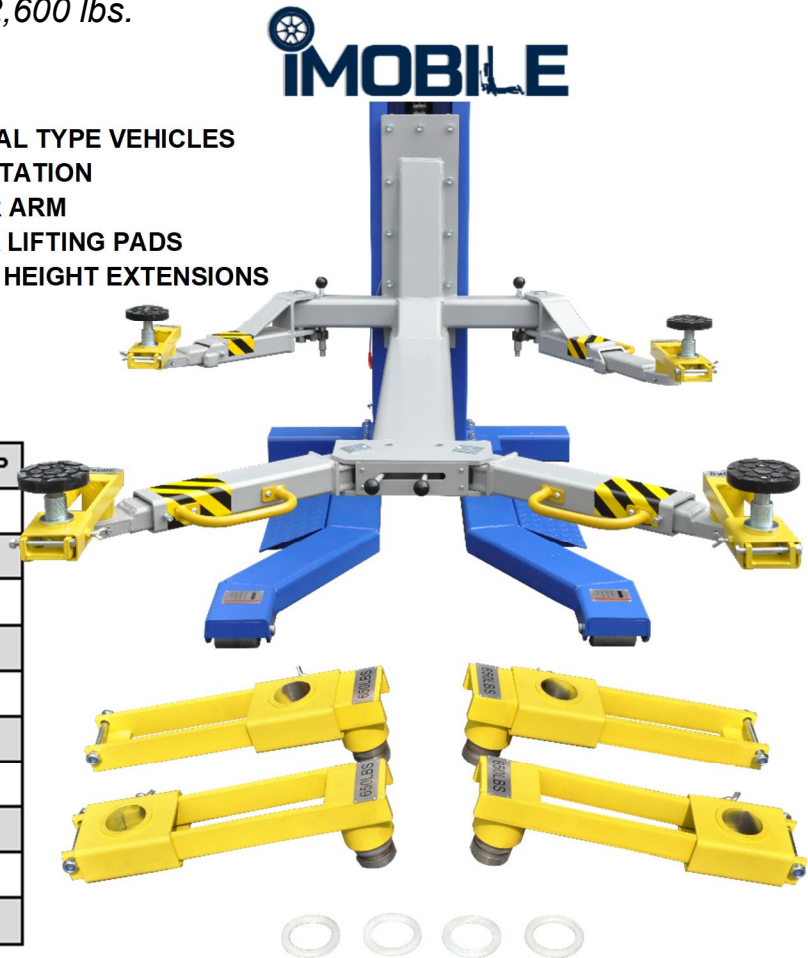

UTVKIT-MSC-6KLP

UTV Adaptor Kit - MSC-6KLP
2,600 lbs. Kit Capacity

The iDEAL UTV Adaptor Kit includes swing arm bracket adaptors specifically designed for the popular iMOBILE MSC-6KLP Single Column / Mobile Lift. The exclusive UTV Bracket Adaptor design reconfigures the iMOBILE Lift to raise & perform general service for most lighter and smaller sized vehicles such as Utility, Power Sport, Recreational & Custom type vehicles. The UTV Bracket Adaptors extends the Lift Pads 'inner' radius lifting area, while providing 360° adjustable width rotation. The UTV Adaptor Kit provides ideal & safe lifting for Inspections, Servicing and even Showcasing for most Utility / All-Terrain Vehicles, Golf Carts & Dune Buggies with an overall vehicle weight up to 2,600 lbs.

Features

- 2,600 LBS CAPACITY (650 LBS PER ADAPTOR)
- IDEAL FOR UTILITY, POWER SPORT & RECREATIONAL TYPE VEHICLES
- PROVIDES ADJUSTABLE WIDTH / 360° BRACKET ROTATION
- EXTENDS SPIN-UP PAD LIFTING RANGE BY 8.9" PER ARM
- ADJUSTABLE WIDTH / LOCKING CRADLE BASE FOR LIFTING PADS
- KIT DESIGN USES MSC-6KLP 'SPIN-UP' LIFT PADS & HEIGHT EXTENSIONS
- QUICK & EASY INSTALLATION & REMOVAL
- DURABLE POWDER-COAT FINISH

Specifications

Model Number	UTVKIT-MSC-6KLP
Total Kit Capacity (Set of 4ea)	2,600 lbs
Capacity Per Adapter	650 lbs
Swivel Pad Adaptor Height - Min/Max	7-1/4" - 10-1/8"
Swivel Pad Adjustable Width Range	8-7/8"
Bracket Adaptor Length	14-3/8"
Bracket Adaptor Width	4"
Bracket Adaptor Height	3-1/2"
MS Arm & Adaptor Pad Range - Min/Max	19-11/16" - 91"
OS Arm & Adaptor Pad Range - Min/Max	26-3/16" - 82-5/16"
Ship Weight	58 lbs

Ideal for most Utility, Power Sport & Recreational Vehicle Lifting

8.9" SWIVEL PAD ADJUSTABLE WIDTH

Optional Accessory

SPIN-UP CRADLE ADAPTORS
(Set of 4ea)
(P/N TP11DX-SPNCA)

Premium Products at Affordable Prices!!