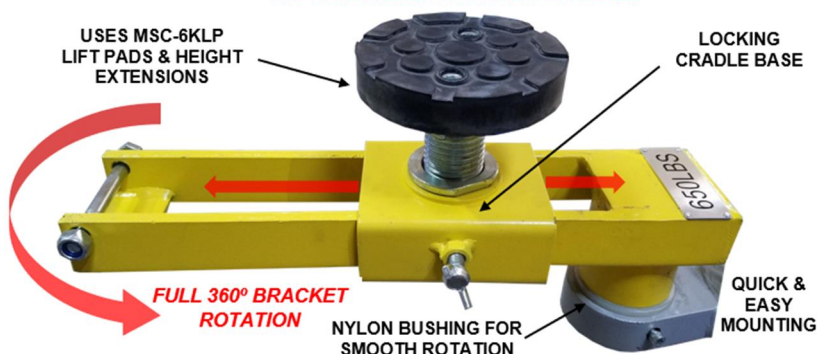

UTVKIT-MSC-6KLP

UTV Adaptor Kit - MSC-6KLP
2,600 lbs. Kit Capacity

The iDEAL UTV Adaptor Kit includes swing arm bracket adaptors specifically designed for the popular iMOBILE MSC-6KLP Single Column / Mobile Lift. The exclusive UTV Bracket Adaptor design reconfigures the iMOBILE Lift to raise & perform general service for most lighter and smaller sized vehicles such as Utility, Power Sport, Recreational & Custom type vehicles. The UTV Bracket Adaptors extends the Lift Pads 'inner' radius lifting area, while providing 360° adjustable width rotation. The UTV Adaptor Kit provides ideal & safe lifting for Inspections, Servicing and even Showcasing for most Utility / All-Terrain Vehicles, Golf Carts & Dune Buggies with an overall vehicle weight up to 2,600 lbs.

Features

- 2,600 LBS CAPACITY (650 LBS PER ADAPTOR)
- IDEAL FOR UTILITY, POWER SPORT & RECREATIONAL TYPE VEHICLES
- PROVIDES ADJUSTABLE WIDTH / 360° BRACKET ROTATION
- EXTENDS SPIN-UP PAD LIFTING RANGE BY 8.9" PER ARM
- ADJUSTABLE WIDTH / LOCKING CRADLE BASE FOR LIFTING PADS
- KIT DESIGN USES MSC-6KLP 'SPIN-UP' LIFT PADS & HEIGHT EXTENSIONS
- QUICK & EASY INSTALLATION & REMOVAL
- DURABLE POWDER-COAT FINISH

Specifications

Model Number	UTVKIT-MSC-6KLP
Total Kit Capacity (Set of 4ea)	2,600 lbs
Capacity Per Adapter	650 lbs
Swivel Pad Adaptor Height - Min/Max	7-1/4" - 10-1/8"
Swivel Pad Adjustable Width Range	8-7/8"
Bracket Adaptor Length	14-3/8"
Bracket Adaptor Width	4"
Bracket Adaptor Height	3-1/2"
MS Arm & Adaptor Pad Range - Min/Max	19-11/16" - 91"
OS Arm & Adaptor Pad Range - Min/Max	26-3/16" - 82-5/16"
Ship Weight	58 lbs

Ideal for most Utility, Power Sport & Recreational Vehicle Lifting

8.9" SWIVEL PAD ADJUSTABLE WIDTH

Optional Accessory

SPIN-UP CRADLE ADAPTORS
(Set of 4ea)
(P/N TP11DX-SPNCA)

Premium Products at Affordable Prices!!