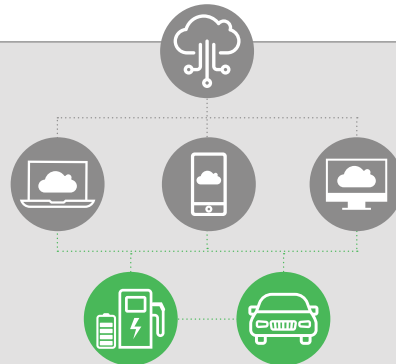

AUTELCLOUD CHARGING PORTAL

Our network management software lets you track and manage EV charging from your computer or mobile device. This allows you to control station access, pricing along with hours of operation. Smart features like demand response and dynamic load balancing help with reducing operation costs.