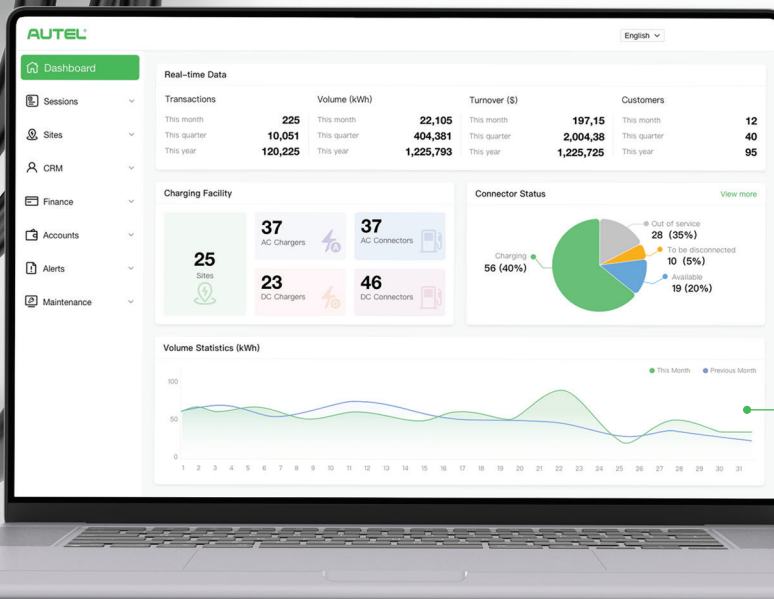

Smart Charger Capabilities with Autel Cloud Charging Portal to Monitor All Chargers & Control Access Remotely

*Certification Pending May 2022