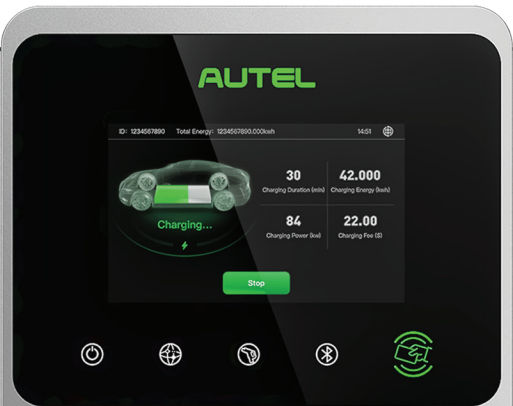

INTELLIGENT POWER

MAXICHARGER™ AC WALLBOX COMMERCIAL LEVEL 2 ELECTRIC VEHICLE CHARGER

As the demand for EV charging continues to grow, Autel offers a variety of solutions for commercial applications. With Autel commercial charging, you can now appeal to a broader audience, provide convenient solutions for EV drivers, and adapt to their needs effortlessly.

KEY FUNCTIONS & FEATURES:

- Safe & Reliable Tested to UL® Standards
- Industry Leading Environmental Resistance Against Water & Dust
- 24/7 Customer Support Line
- Connect with Bluetooth, Wi-Fi, Ethernet Cable or 4G Cellular
- Engineered with the Highest Quality Materials
- Automatic Firmware Updates
- Ergonomic Connector Design for Comfort & Ease of Use
- Flexible Power Output Up to 50A, Adjustable Through Integrated Hardware & Software
- 5-Inch LCD Touch Screen to Easily Control Charging & Monitor Usage
- Easy Installation Process with Expert Support Available
- **Includes 3 Year Warranty**

Smart Charger Capabilities with Autel Cloud Charging Portal to Monitor All Chargers & Control Access Remotely

*Certification Pending May 2022

AUTEL® MAXICHARGER COMMERCIAL

MODEL & PART NUMBER

MAXICHARGER C50
AC Wallbox EV Charger
PART NO. MCC50AHI

POWER OUTPUT

ADJUSTABLE
UP TO
50 AMPS
& **45 MILES**
OF RANGE
PER HOUR

POWER SUPPLY

HARDWIRED

SCREEN

INTERACTIVE
5-INCH LCD
TOUCH SCREEN

UP TO
**9X FASTER
CHARGE**

REVENUE GENERATION