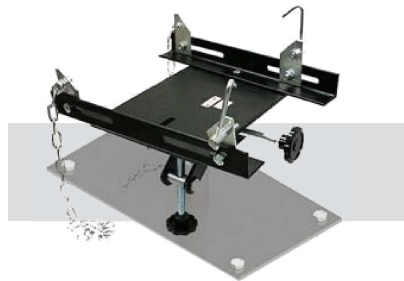

ACCESSORIES

EXPAND YOUR SERVICE CAPABILITY TO MEET GREATER DEMAND

Our line of Mobi-EVS electric-hydraulic lift tables feature recessed anchoring locations for accommodating a variety of modular fixtures, adapters, and accessories. Each can be repositioned or removed as applications dictate.

Mobi-EVS Multi-Point Support Kit

SKU 5216205

This 4-point adapter set features independently adjustable indexing arms that adapt to nearly any transmission, drivetrain or vehicle subframe shape. The kit comes complete with four telescoping support tubes, four adjustable height contact pads, and four stackable adapters. 800 lbs. capacity at maximum extension. Requires #5216234 Universal Deck Mount Kit.

Mobi-EVS Universal Deck Mount Kit

SKU 5216234

This universal adapter plate features a center support pin that adapts to virtually all transmission jack heads, drivetrain adapters, and fuel tank supports on the market. Required for #5323189 Transmission Support and #5216205 Multi-Point Support Kit.

Mobi-EVS Transmission Support

SKU 5323189

The transmission jack adapter is ideal for automotive or light truck transmission installation or removal. Bi-directional adjustable saddle adapts to most auto and light truck transmissions, transfer cases or differentials. Includes hold-down chains. Requires #5216234 Universal Deck Mount Kit.