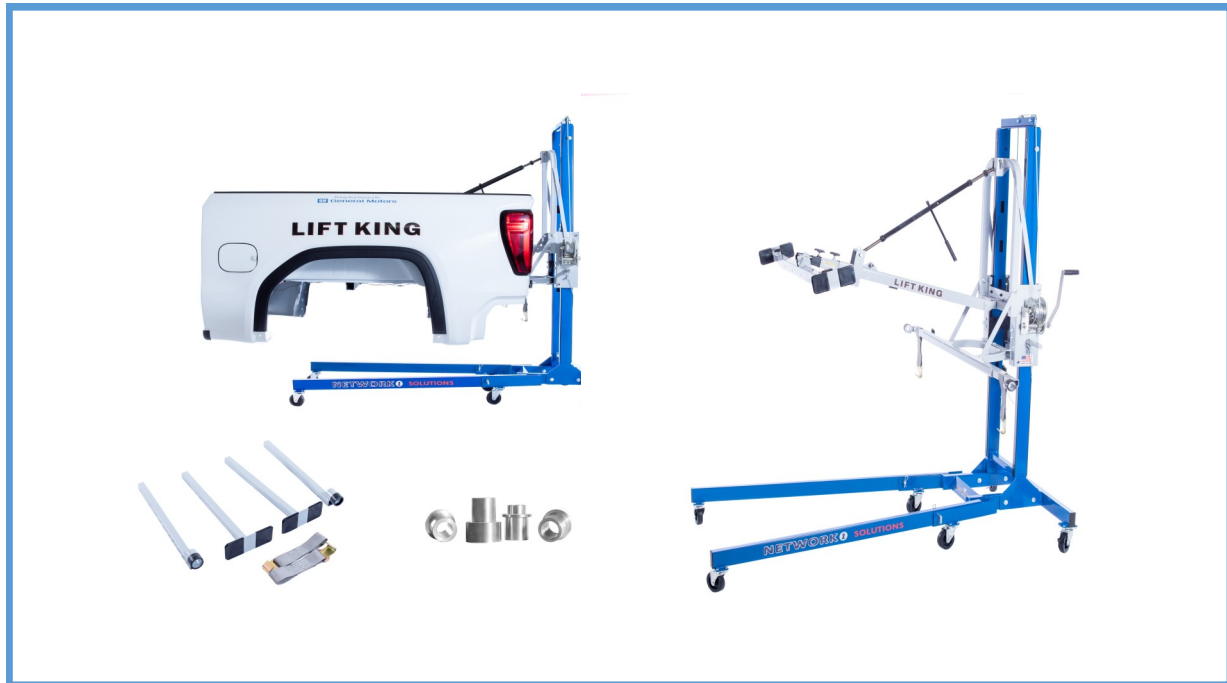

Lift King Light Duty Package

The Lift King - Light Duty package contains everything necessary to operate your Lift King, including the Main Component, Box Attachment, and Bushing Kit. Safely and efficiently remove and install Pickup Boxes with only one operator in a matter of minutes! Our lift will make taking any OEM pick up bed off safely and quickly and allows other tech to stay focus on their job as no help is needed using the Lift King!

- **Improved Safety - Avoiding technician injury**
- **Increase Productivity - One Tech One Tool Four Technician not needed**
- **Improve Work Quality - Avoid potential vehicle damage**

Package includes: Lift King Main Component—Box Attachment—Bushing Kit